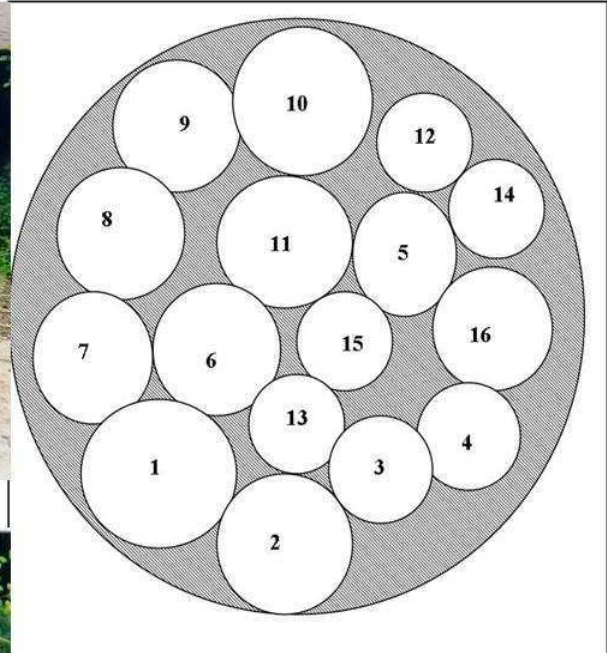

**Cleveland Metroparks Euclid Creek Reservation Welsh Woods:
Installed September, 2006**

1. Cardinal Flower
2. Obedient Plant
3. Cardinal Flower
4. Obedient Plant
5. Wild Iris
6. Queen of the Prairie
7. New England Aster
8. Prairie Cord Grass
9. Marsh Milkweed
10. Ohio Goldenrod
11. Purple Coneflower
12. Tussock Sedge
13. Blackeyed Susan
14. Prairie Cord Grass
15. Great Blue Lobelia
16. Woody Sedge