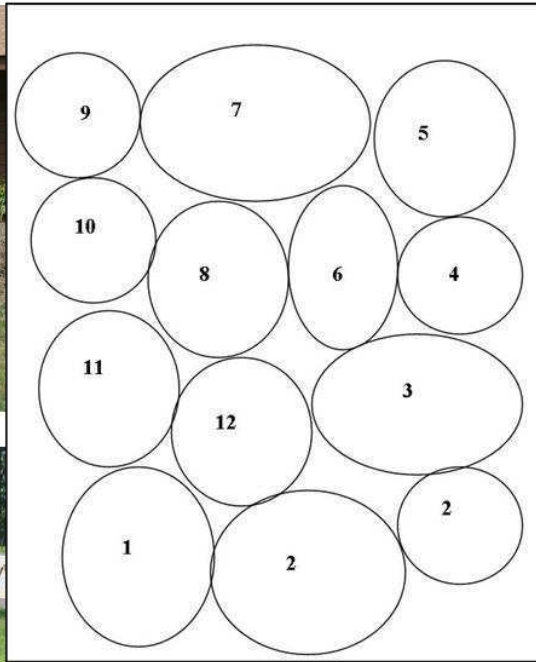

Richmond Heights Kiwanis Lodge: Installed August, 2006

1. Prairie Cord Grass
2. Bergomot
3. Blazing Star
4. Wild Iris
5. Prairie Cord Grass
6. New England Aster
7. White Turtlehead
8. Ohio Goldenrod
9. Culver's Root
10. Queen of Prairie
11. Blazing Star
12. Wild Iris